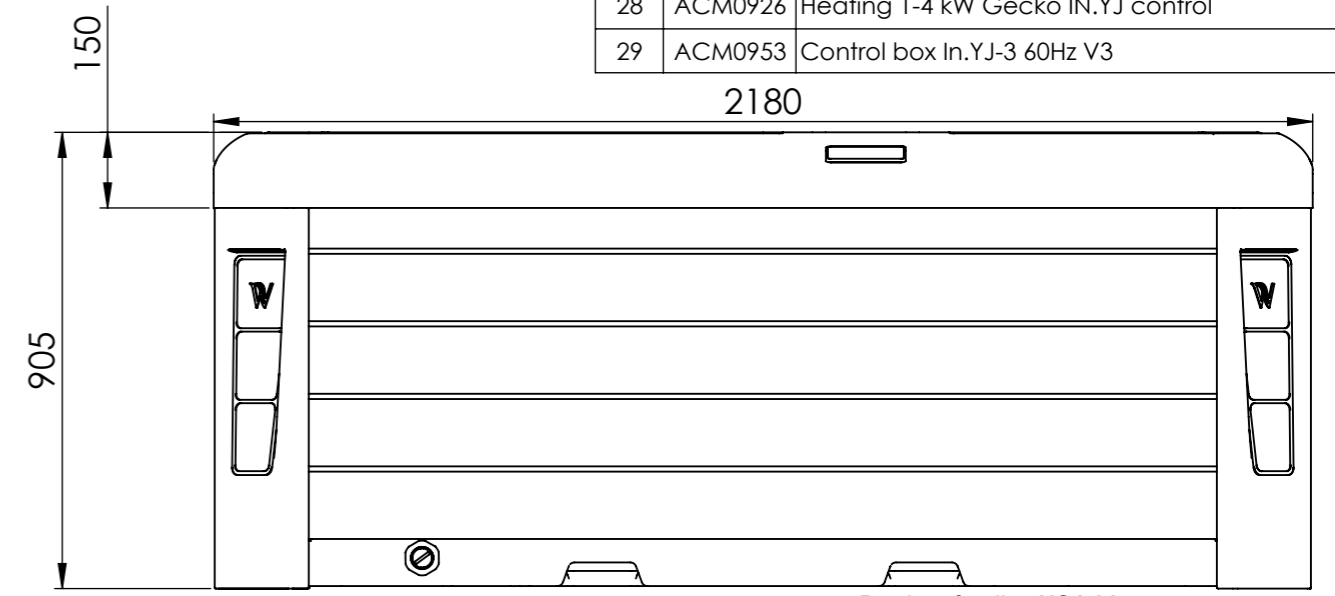

Tétel	Cikkszám	IFS megnevezés EN	Db
1	ACM0734	Spa Pump 3 HP - One Speed 60 Hz	2
2	ACM0902	Circulation pump WTC50M 250 W 60Hz	1
3	ACM0912	Control Panel - IN.K1000 V2	1
4	ACM0874	Speaker 3" (2 way)	2
5	ACM0875	Grille for speaker 3" (2 way)	2
6	ACM0893	UV-C Stainless steel house set 60Hz	1
7	AM00744	Aromatherapy house	1
8	ABE0409	Suction 2" with nut	4
9	AKU2101	Fountain laminar V2	2
10	AKU1916	Waterfall 276x51x48	1
11	AJ00247	Jet water circulation self-leveling	2
12	AJ00169	Jet - 20 SB - Ozone 90°	1
13	AJ00214	Jet 2" - transparent 1 Hole transparent V3 Wellis	10
14	AJ00216	Jet 3" - transparent 1 Hole V3 Wellis	13
15	AJ00217	Jet 3" - transparent 1 Hole Rotation transparent V3 Wellis	10
16	AJ00218	Jet 5" - transparent 1 Hole transparent V3 Wellis	6
17	AJ00219	Jet 5" - transparent 1 Hole rotational transparent V3 Wellis	1
18	AF00061	Pillow 300x126x54 white ribbed	4
19	AKU0084	Water Drain - 20 RB V2	1
20	AKU1830	Filter house for floating 50 sqf filters	1
21	AKU1832	Filter House - Skimmer Cover round	1
22	AKU1842	Skimmer house with Wellis logo	1
23	AKU1892	Air Regulator - house led lighted V2	7
24	AKU1895	Air regulator grip Wellis V2	7
25	AKU1893	On-Off tap house 33 transparent V2	2
26	AKU1896	On-off tap grip Wellis V2	2
27	ASE0079	Spring Clamp	2
28	ACM0926	Heating 1-4 kW Gecko IN.YJ control	1
29	ACM0953	Control box In.YJ-3 60Hz V3	1

You must install a 30mA Residual-current device (RCD)

Product family: USA Line

Sheet name: PARIS DELUXE (Elbrus 2018)		Projection		
File name: FJ_WM00574_ENG_USA_PARIS DELUXE (Elbrus 2018) medence USA				
flow rate liter/min: 2130	Dimension SPA: 2180x2180x900 mm	El. nds: 240 V - 37A - 60Hz		
1 person ~75 kg	Weight of the SPA: 300 kg	Raklap 2200x950x145 - AE00362	Control box: GECKO YE-3+K1000	
Water disp.: 290 kg	Rim height: 140 mm	Approved by: Loszteiner Sándor	Pr. No: P-10000	Number: WM00574
Minimum water: 1090 liter	Created: 2020. 03. 24.	Drawer: loszteiner.sandor - 2020. 03. 24. 16:01:55	Fa. No: F...	C
		A3 M 1:15		page 1 / 1