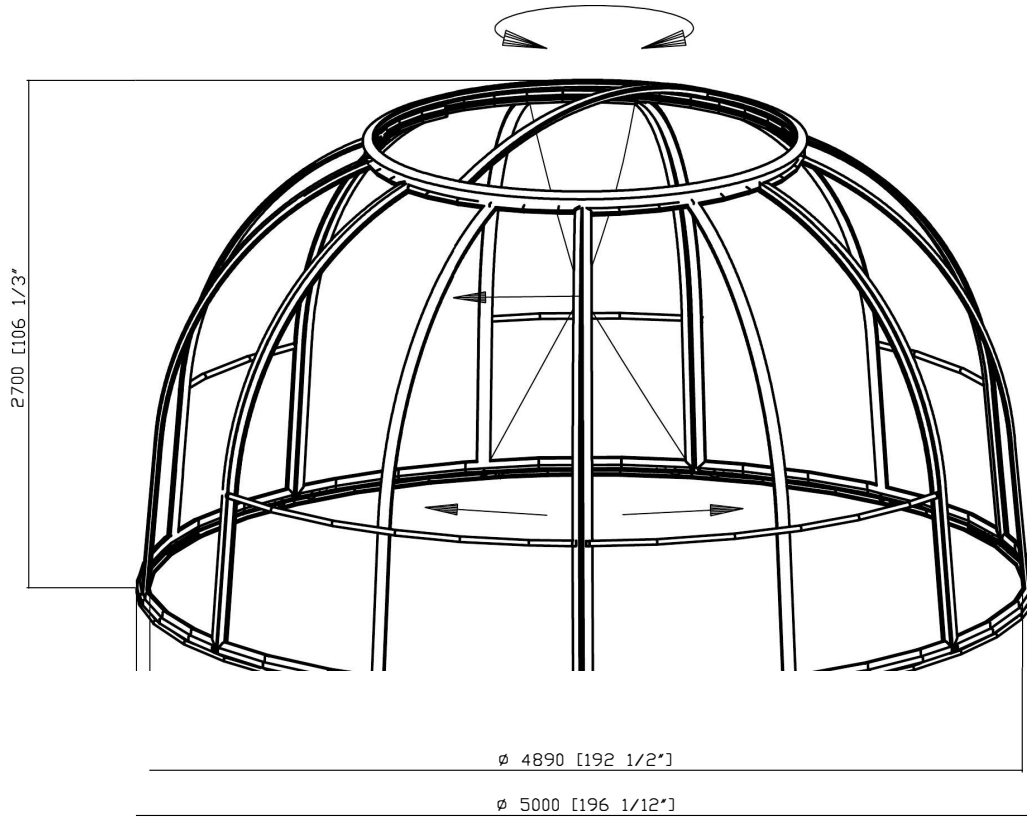

# Hot Tub Dome - 5000

more info: [EpicHotTubs.com/Enclosures/](http://EpicHotTubs.com/Enclosures/)