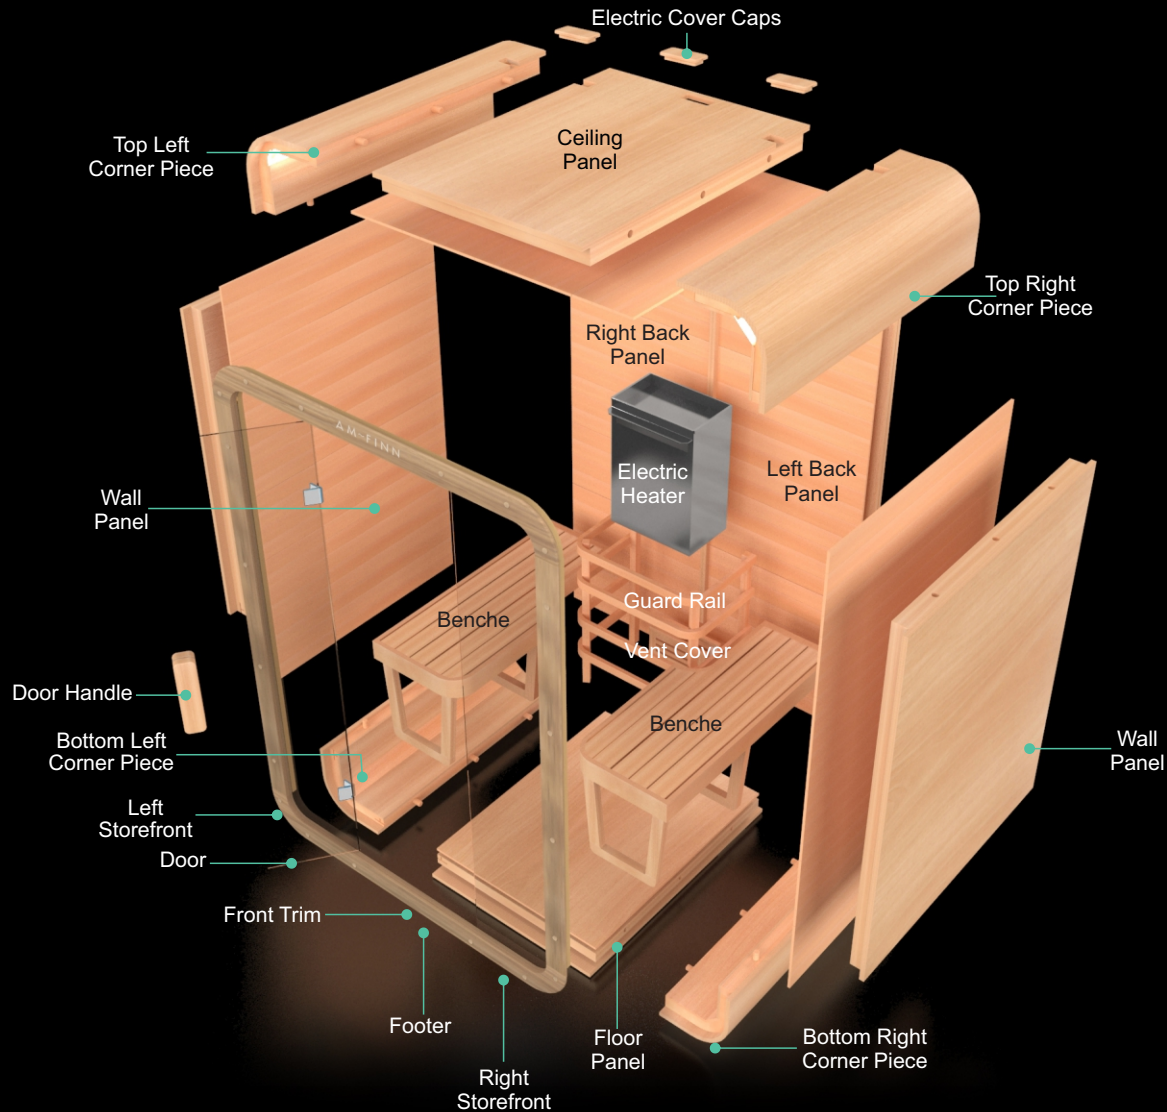

Integrated remote controlled Chromotherapy lights and 220v plug-in models - no electrical wiring required.

Full Cedar wood interior with solid glass front wall and door.

100% stainless steel heater with solid rock-tray design allows for water to be poured onto the rocks without damaging elements and will instantly increase humidity and ambient temperature.

Blown - Apart

Features

Sleek and modern plug & play design

100% Stainless Steel app controlled heater with solid rock tray design

Remote-controlled Chromatherapy Lights

Available in 220v

Full glass door and storefront