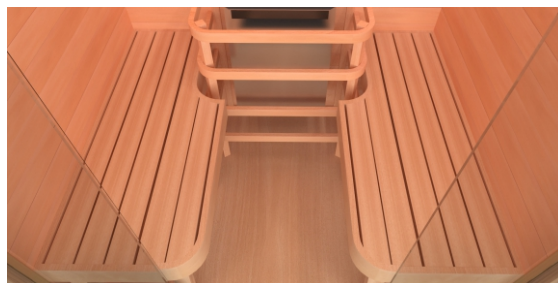

Integrated remote controlled Chromotherapy lights and 220v plug-in models - no electrical wiring required.

Full Cedar wood interior with solid glass front wall and door.

100% stainless steel heater with solid rock-tray design allows for water to be poured onto the rocks without damaging elements and will instantly increase humidity and ambient temperature.

Blown - Apart

Features

Sleek and modern plug & play design

100% Stainless Steel app controlled heater with solid rock tray design

Remote-controlled Chromatherapy Lights

Available in 220v

Full glass door and storefront