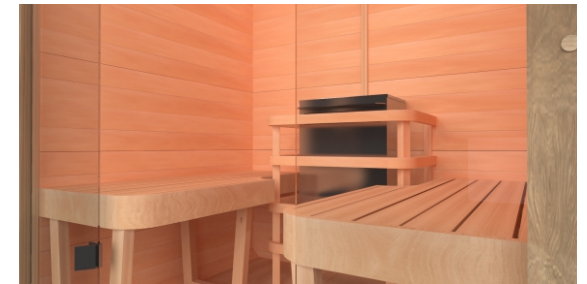

Integrated remote controlled Chromotherapy lights and 220v plug-in models - no electrical wiring required.

Full Cedar wood interior with solid glass front wall and door.

100% stainless steel heater with solid rock-tray design allows for water to be poured onto the rocks without damaging elements and will instantly increase humidity and ambient temperature.

Blown - Apart

Features

Sleek and modern plug & play design

100% Stainless Steel app controlled heater with solid rock tray design

Remote-controlled Chromatherapy Lights

Available in 220v

Full glass door and storefront