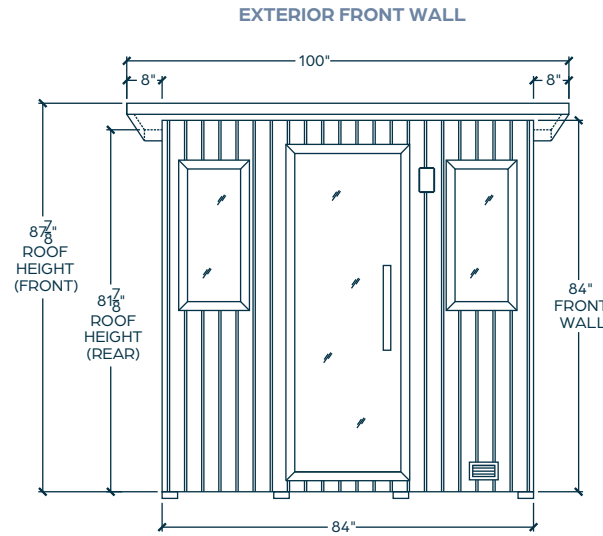

Notes:

Sauna exterior must be finished with approved paint or stain (not included) immediately after installation.

See sauna manual for more information.

Dealer Contact Information:

NorthStar 57 Outdoor Sauna

FREESTANDING SAUNA

Version: V2
Part Number: 9630-2247
Heater Model: Designer SL2 6.0 kW
Control Type: SL2-WiFi

Voltage: 240
Phase: 1
Amps: 30
Ext. Wood: Nordic White Spruce
Int. Wood: Nordic White Spruce

Cord Length: N/A
Door Type: All-Glass, Bronze Tint
Door Dimensions: 24"x72"
SQ. Footage: 29.7
CU. Footage: 183.6

Lighting Type: In-Backrest LED
Largest Panel Size: 33 3/8" x 78 5/16"
Drawing Rev. Date: 12-6-2023
Shipping Weight (Palletized): ~1670 lbs.