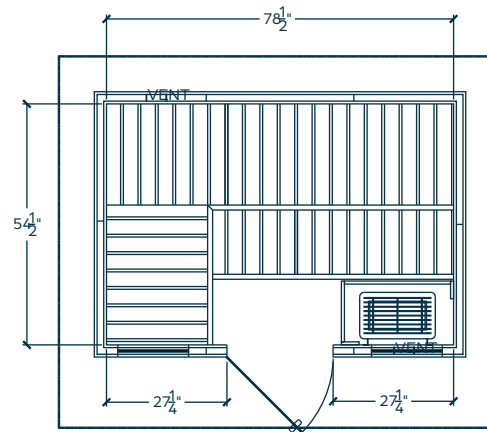

TOP DOWN VIEW
(w/ Interior Measurements)