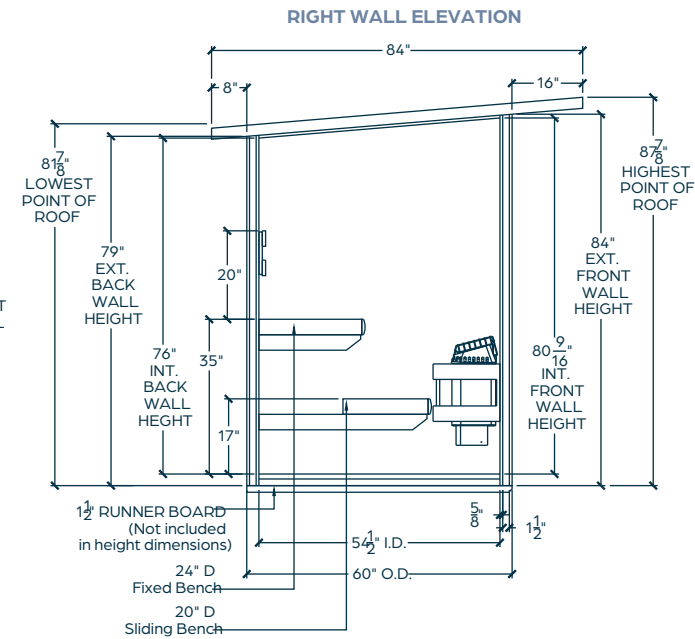

Dimensions: 84" W x 84" H x 60" D

w/Roof at largest dimensions:
100" W x 877/8" H x 84" D

Weight: ~1470 lbs.

Electrical:

Wired direct to electrical panel; must be done by a licensed electrician in accordance with the National Electrical Code and local regulations.

TOP DOWN VIEW
(w/ Interior Measurements)

Notes:

Sauna exterior must be finished with approved paint or stain (not included) immediately after installation.

See sauna manual for more information.

Dealer Contact Information: