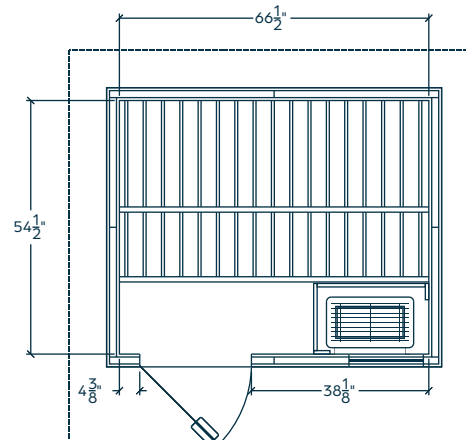

Dimensions: 72" W x 84" H x 60" D

w/Roof at largest dimensions:
88" W x 87 7/8" H x 84" D

Weight: ~1350 lbs.

Electrical:

Wired direct to electrical panel; must be done by a licensed electrician in accordance with the National Electrical Code and local regulations.

EXTERIOR FRONT WALL

RIGHT WALL ELEVATION

TOP DOWN VIEW

(w/ Interior Measurements)

Notes:

Sauna exterior must be finished with approved paint or stain (not included) immediately after installation.
See sauna manual for more information.

Dealer Contact Information:

NorthStar 56 Outdoor Sauna

FREESTANDING SAUNA

Version: V2
 Part Number: 9630-22
 Heater Model: Designer SL2 6.0 kW
 Control Type: SL2-WiFi

Voltage: 240
 Phase: 1
 Amps: 30
 Ext. Wood: Nordic White Spruce
 Int. Wood: Nordic White Spruce