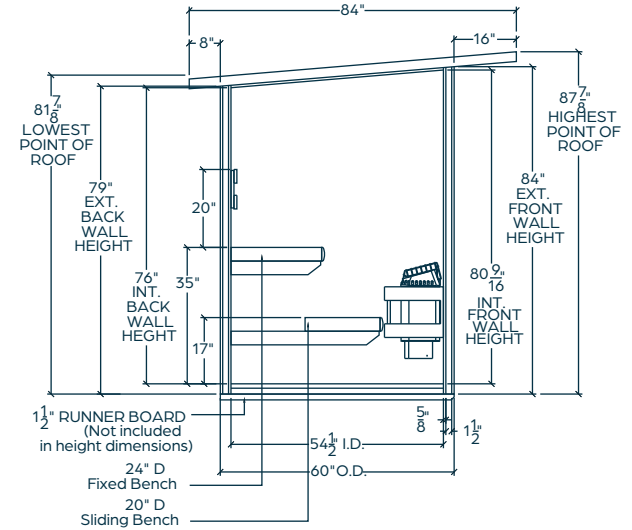

Dimensions: 72" W x 84" H x 60" D

w/Roof at largest dimensions:
88" W x 87 7/8" H x 84" D

Weight: ~1350 lbs.

Electrical:

Wired direct to electrical panel; must be done by a licensed electrician in accordance with the National Electrical Code and local regulations.

EXTERIOR FRONT WALL

RIGHT WALL ELEVATION

TOP DOWN VIEW

(w/ Interior Measurements)

Notes:

Sauna exterior must be finished with approved paint or stain (not included) immediately after installation.
See sauna manual for more information.

Cord Length: N/A
 Door Type: All-Glass, Bronze Tint
 Door Dimensions: 24"x72"
 SQ. Footage: 25.2
 CU. Footage: 163.7

Lighting Type: In-Backrest LED
 Largest Panel Size: 33 3/8"x 78 5/16"
 Drawing Rev. Date: 12-6-2023
 Shipping Weight (Palletized): ~1550 lbs.