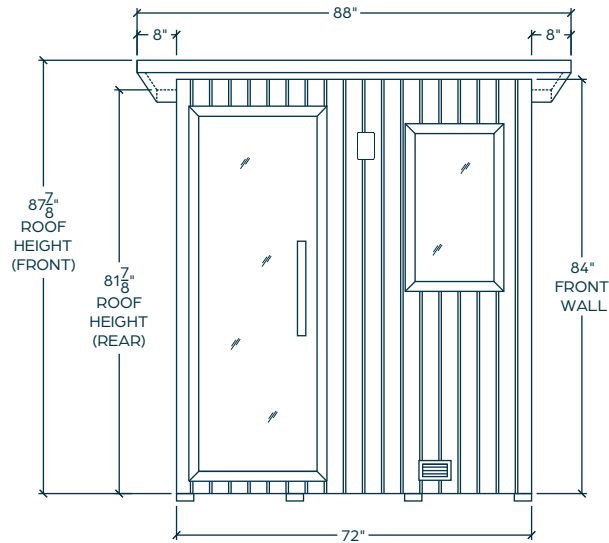

Dimensions: 72" W x 84" H x 60" D

w/Roof at largest dimensions:
88" W x 87 7/8" H x 84" D

Weight: ~1350 lbs.

Electrical:

Wired direct to electrical panel; must be done by a licensed electrician in accordance with the National Electrical Code and local regulations.

EXTERIOR FRONT WALL

RIGHT WALL ELEVATION

TOP DOWN VIEW

(w/ Interior Measurements)

Notes:

Sauna exterior must be finished with approved paint or stain (not included) immediately after installation.
See sauna manual for more information.

Cord Length: N/A
 Door Type: All-Glass, Bronze Tint
 Door Dimensions: 24"x72"
 SQ. Footage: 25.2
 CU. Footage: 163.7

Lighting Type: In-Backrest LED
 Largest Panel Size: 33 3/8"x 78 5/16"
 Drawing Rev. Date: 12-6-2023
 Shipping Weight (Palletized): ~1550 lbs.