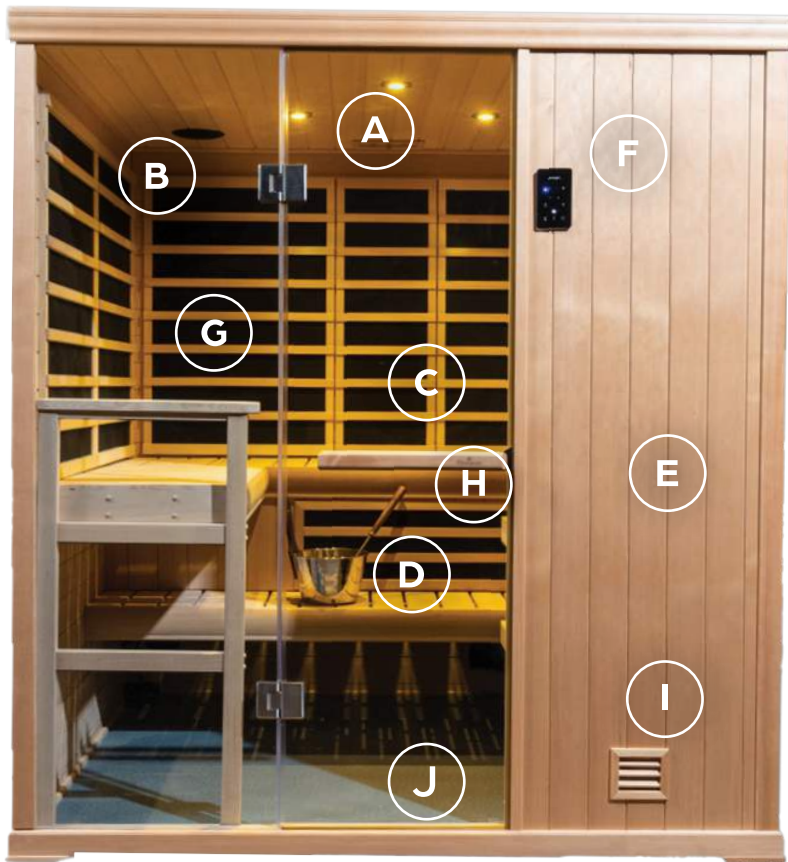

Large Portable InfraSauna - Combination Infrared & Traditional

For a roomier InfraSauna, the IS565 is the answer. Large enough to seat 5 or 2 lying down, this family-sized sauna allows you to choose your heat type depending on what you're in the mood for – traditional or infrared. This powerful choice is powered by Finnleo's trusted SaunaLogic2 control panel or mobile app.

C. ALL-GLASS DOOR

Non-claustrophobic feel with a clean, contemporary look.

D. FULL-SIZED CALF EMITTER

For maximum lower extremity exposure to healthy far-infrared heat energy.

E. CANADIAN HEMLOCK INSIDE & OUT

G. WALL-TO-WALL IR COVERAGE

No hot and cold spots here! Total immersion in the highest output of Low EMR & Low EF far-infrared heat energy in the industry.

H. COMBINATION DOOR HANDLE

It's a door handle that doubles as a towel bar.