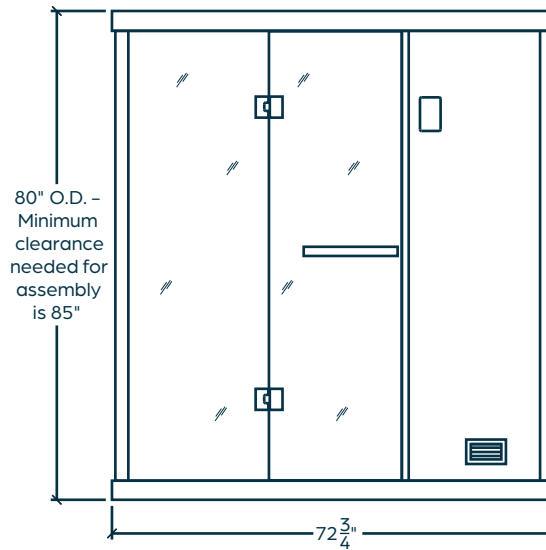

Inside only

Low EMR & EF

WiFi

Bluetooth

TECHNICAL

Dimensions: 72³/₄" W x 61³/₄" D x 80" H

Weight: ~736 lbs.

Electrical: 240 V hard-wired, 30-amp

Wood Cabinet: 5 years

Controls: 5 years

ETL Listed for Safety

Peace-of-mind for you and your loved ones.

EXTERIOR FRONT WALL

INTERIOR LEFT WALL

TOP DOWN VIEW
(w/ Interior Measurements)

Notes:

Ext. Wood: Canadian Hemlock
 Int. Wood: Canadian Hemlock
 Door Type: All-Glass Bronze Tint
 Door Dimensions: 21 ³/₄" x 73 ¹/₂"
 SQ. Footage: 28.1

CU. Footage: 179.1
 Lighting Type: Ceiling Pucks (3)
 Largest Panel Size: 72 ³/₈" x 76"
 Drawing Rev. Date: 1-12-2023
 Shipping Weight (Palletized): ~811 lbs.