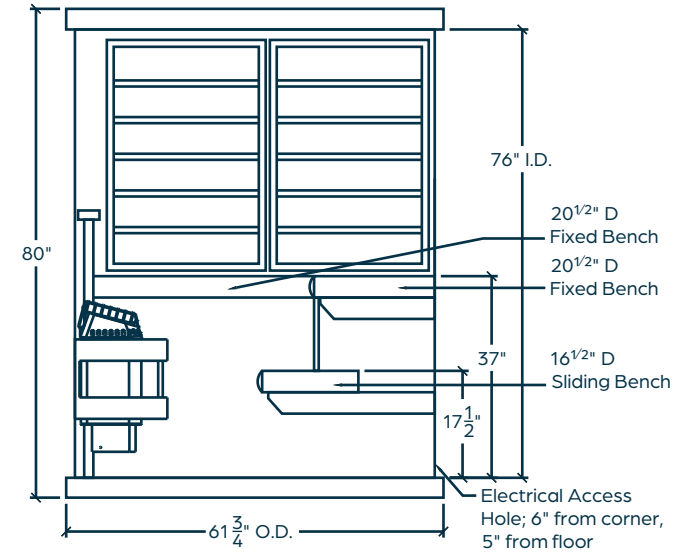

Inside only

Low EMR & EF

WiFi

Bluetooth

TECHNICAL

Dimensions: 72³/₄" W x 61³/₄" D x 80" H

Weight: ~736 lbs.

Electrical: 240 V hard-wired, 30-amp

Wood Cabinet: 5 years

Controls: 5 years

ETL Listed for Safety

Peace-of-mind for you and your loved ones.

EXTERIOR FRONT WALL

INTERIOR LEFT WALL

TOP DOWN VIEW
(w/ Interior Measurements)

Notes:

Dealer Contact Information:

InfraSauna IS565

PORTABLE SAUNA

Version: V4
 Part Number: 9805-0840
 Heater Model:
 Designer 6.0 kW/CarbonFlex IR
 Control Type: SL2-IS WiFi

Voltage: 240
 Phase: 1
 Amps: 30
 Watts: 6000
 Cord Length: N/A

Ext. Wood: Canadian Hemlock
 Int. Wood: Canadian Hemlock
 Door Type: All-Glass Bronze Tint
 Door Dimensions: 21 ³/₄" x 73 ¹/₂"
 SQ. Footage: 28.1

CU. Footage: 179.1
 Lighting Type: Ceiling Pucks (3)
 Largest Panel Size: 72 ³/₈" x 76"
 Drawing Rev. Date: 1-12-2023
 Shipping Weight (Palletized): ~811 lbs.