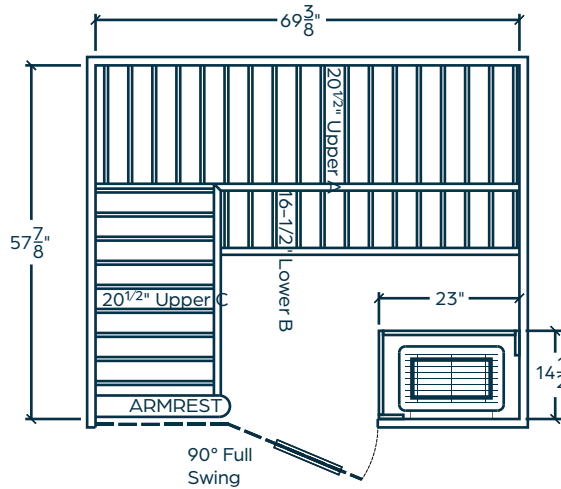

Wood Cabinet: 5 years

Controls: 5 years

ETL Listed for Safety

Peace-of-mind for you and your loved ones.

EXTERIOR FRONT WALL

INTERIOR LEFT WALL

TOP DOWN VIEW
(w/ Interior Measurements)

Notes:

Dealer Contact Information:

InfraSauna IS565

PORTABLE SAUNA

Version: V4
 Part Number: 9805-0840
 Heater Model:
 Designer 6.0 kW/CarbonFlex IR
 Control Type: SL2-IS WiFi

Voltage: 240
 Phase: 1
 Amps: 30
 Watts: 6000
 Cord Length: N/A

Ext. Wood: Canadian Hemlock
 Int. Wood: Canadian Hemlock
 Door Type: All-Glass Bronze Tint
 Door Dimensions: 21 ³/₄" x 73 ¹/₂"
 SQ. Footage: 28.1

CU. Footage: 179.1
 Lighting Type: Ceiling Pucks (3)
 Largest Panel Size: 72 ³/₈" x 76"
 Drawing Rev. Date: 1-12-2023
 Shipping Weight (Palletized): ~811 lbs.