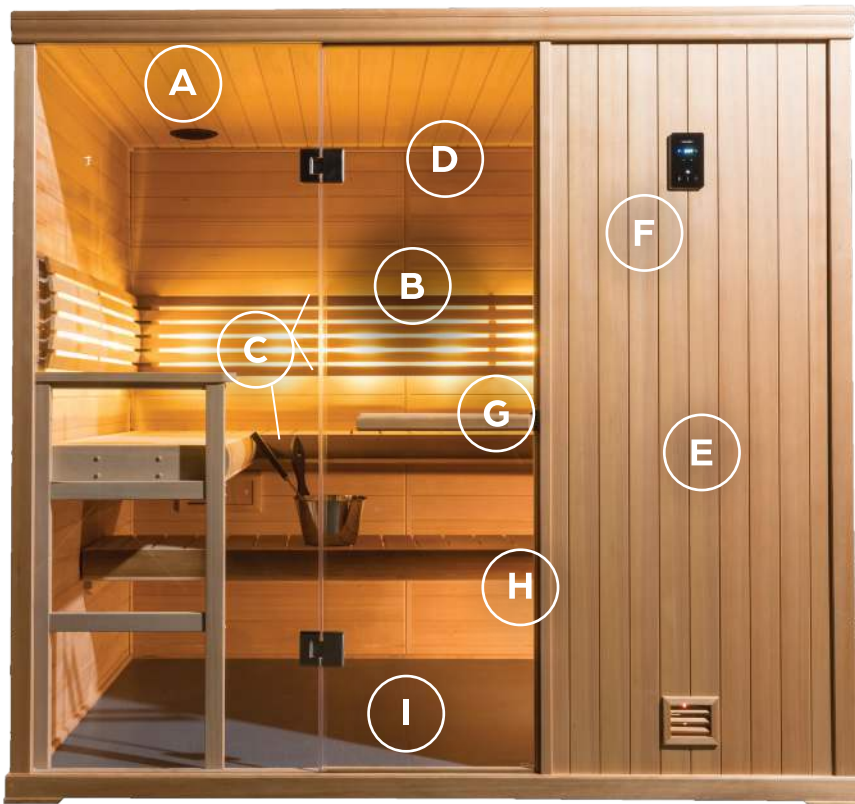

5'x7' Traditional, Portable Sauna

One of our most popular models, the HM57 is amazingly roomy, yet only takes up 35 sq. ft. of floor space. With an L-shaped top bench, it comfortably seats 4-5 people and offers plenty of room for lying down.

A. BLUETOOTH SOUND SYSTEM

Integral state-of-the-art sound with heat-resistant speakers. Just pair with your BT-ready device.

B. IN-BACKREST LED LIGHTING

Great for reading and mood creation with 6 color options.

C. TWO-TONED WOOD ACCENTS

Providing a beautiful light and dark contrast inside the sauna.

D. ALL-GLASS DOOR

Non-claustrophobic feel with a clean, contemporary look.

E. CANADIAN HEMLOCK INSIDE & OUT

Responsibly harvested sauna wood sealed with bio-friendly furniture grade finish.

F. SaunaLogic2 CONTROL SYSTEM

Proprietary feature-rich control with optional mobile app to control the sauna from your mobile device from virtually anywhere.

G. COMBINATION DOOR HANDLE

It's a door handle that doubles as a towel bar.

H. DESIGNER-SL2 6.0 KW

Finnish-made industry-leading heater engineered and patented by Finnish designers.

I. INTEGRAL FLOORING

Water-resistant for easy care and cleaning.

SPECIFICATIONS

Seats up to 5

Inside only

WiFi

Bluetooth

TECHNICAL

Dimensions: 85^{3/8}" W x 61^{3/8}" D x 80" H

Weight: ~800 lbs.

Electrical: 30-amp 240v. hardwire

CONSTRUCTION

Clear Canadian Hemlock construction

Finnish-engineered heating system

"Pin & Hook" wall attachment system

3" side and 5" overhead clearance required for installation

WARRANTY

Electric Heater: 5 years

Wood Cabinet: 5 years

Controls: 5 years

ETL Listed for Safety

Peace-of-mind for you and your loved ones.