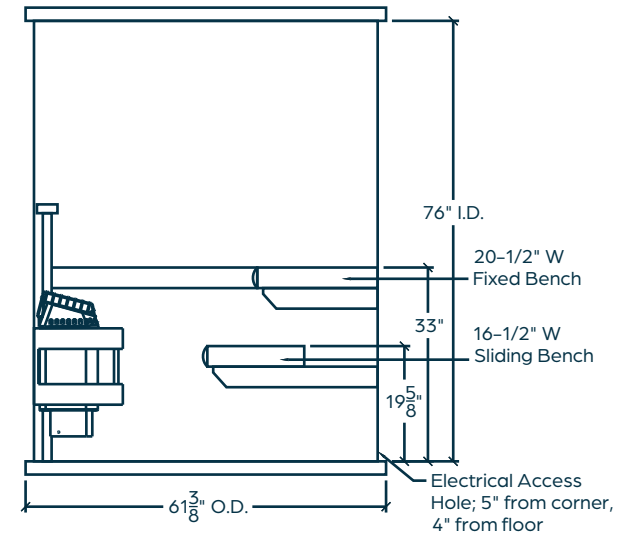

## TECHNICAL

Dimensions: 85<sup>3/8</sup>" W x 61<sup>3/8</sup>" D x 80" H

Weight: ~800 lbs.

Electrical: 30-amp 240v. hardwire

## CONSTRUCTION

Clear Canadian Hemlock construction

Finnish-engineered heating system

"Pin & Hook" wall attachment system

3" side and 5" overhead clearance required for installation

TOP DOWN VIEW  
(w/ Interior Measurements)

Notes:

---

---

---

---

---

Dealer Contact Information: