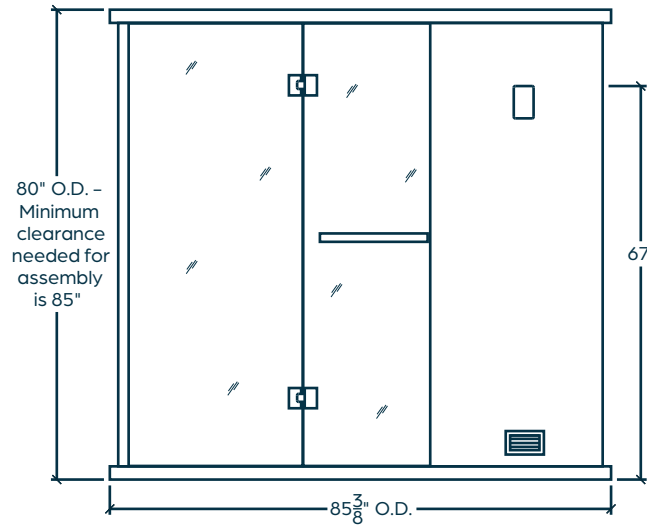

EXTERIOR FRONT WALL