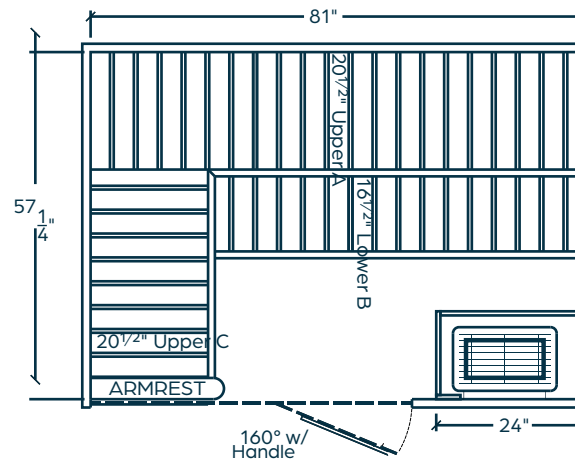

## TECHNICAL

Dimensions: 85<sup>3/8</sup>" W x 61<sup>3/8</sup>" D x 80" H

Weight: ~800 lbs.

Electrical: 30-amp 240v. hardwire

## CONSTRUCTION

Clear Canadian Hemlock construction

Finnish-engineered heating system

"Pin & Hook" wall attachment system

3" side and 5" overhead clearance required for installation

TOP DOWN VIEW  
(w/ Interior Measurements)

Notes:

---

---

---

---

---

Dealer Contact Information: