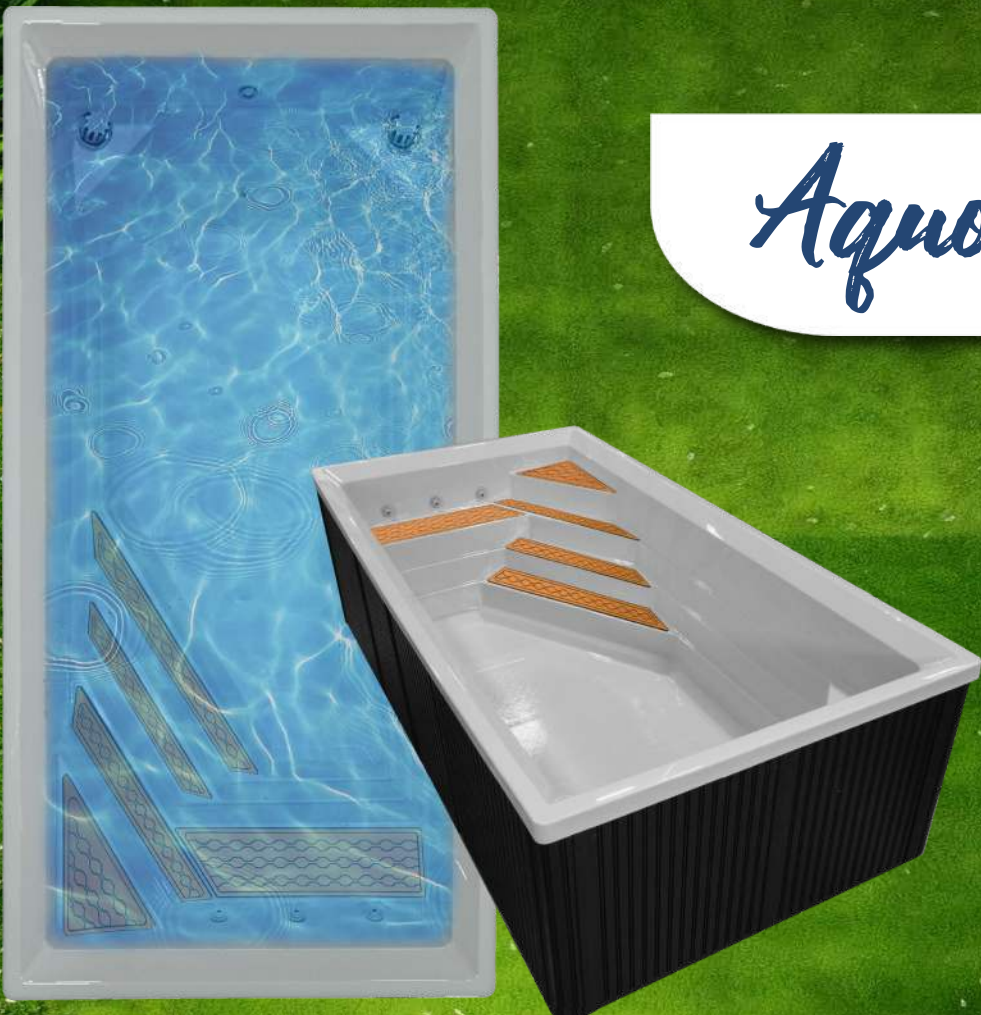

Aquora

Plunge Collection

Aquora 19'

- 53" Tall x 92" Wide x 224" Long
- 46" Inch Deep (Approx.)
- 1,870 Gallons (Approx.)

Aquora 15'

- 53" Tall x 92" Wide x 180" Long
- 46" Inch Deep (Approx.)
- 1,630 Gallons (Approx.)

Why Choose Aquora Plunge?

- Quick, no-hassle installation on a simple concrete pad no excavation required.
- Compact footprint fits perfectly in small backyards, patios, or courtyards.
- All-season comfort — optional heating system for year-round enjoyment.
- Affordable luxury — lower cost than inground or swim spa alternatives.
- Portable and moveable — take it with you if you move homes.
- Durable spa-grade materials and energy-efficient design.
- Health & wellness benefits for recovery, hydrotherapy, and relaxation.
- Eco-friendly — uses less water, chemicals, and energy.
- Elegant, modern styling that enhances any outdoor space.

Aquora

All Season

Cold-Climate, Four-Season

- 5" Underwater LED Light
- Digital Display
- Cushioned Foam Step Mats
- 5.0bhp Pump
- 220 V / 60 A
- 100 Ft.² Filtration System
- Water Returns
- Easy Flow Drain
- 8 KW Heater
- RMAX Insulation
- Pearl Gray Acrylic
- Black Confer Skirting
- Black Cover

Aquora

Heat

Year-Round Use

- 5" Underwater LED Light
- Digital Display
- Cushioned Foam Step Mats
- 5.0bhp Pump
- 220 V / 60 A
- 100 Ft.² Filtration System
- Water Returns
- Easy Flow Drain
- 8 KW Heater
- Pearl Gray Acrylic
- Black Confer Skirting