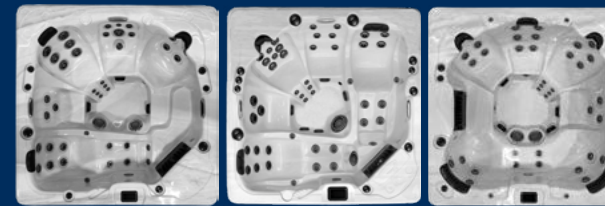

Coconut Bay Pleasure Cove Palm Island